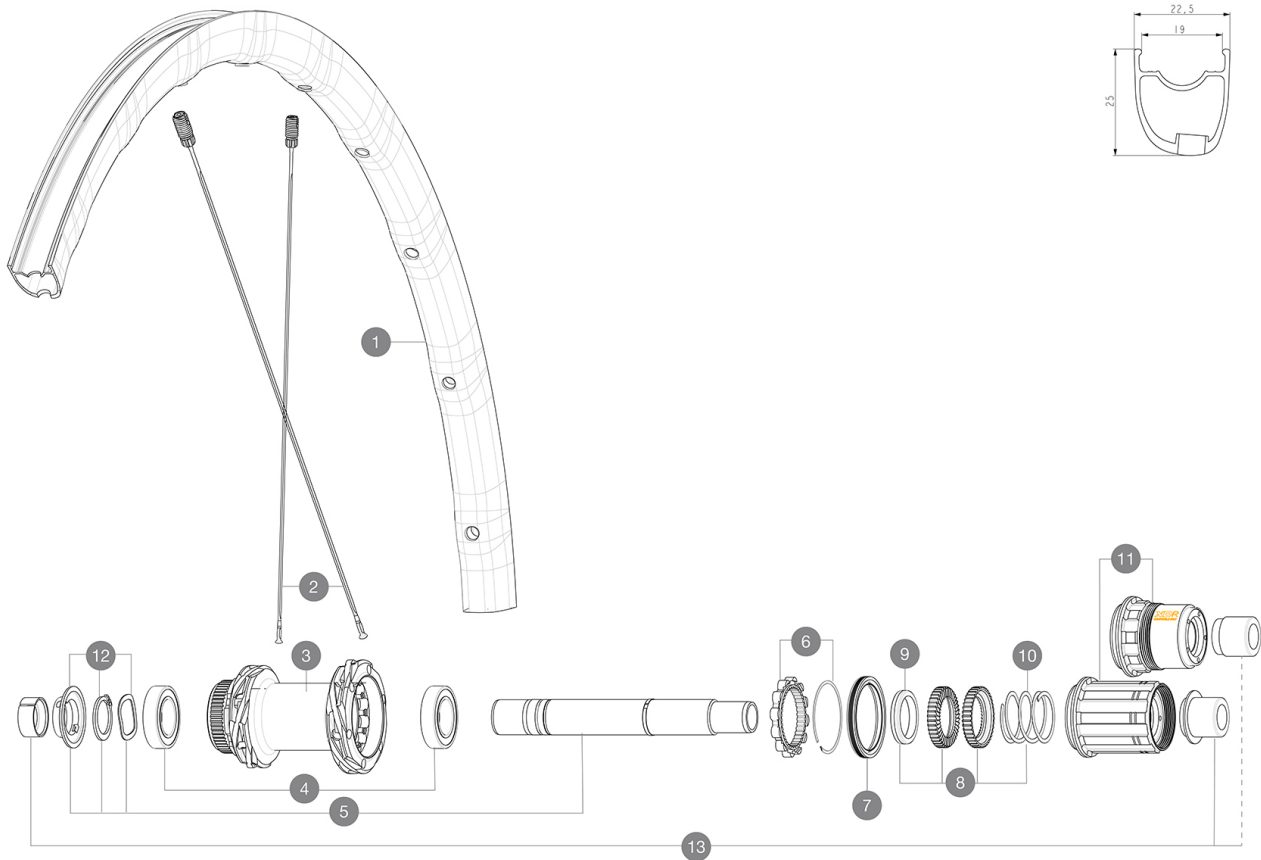

MAVIC Ksyrium SL Disc

ASTM CATEGORY 2 : road and offroad with jumps less than 15cm

For a longer longevity of the wheel, Mavic recommends that the total weight supported by the wheels doesn't exceed 120kg, bike included

Recommended tyre sizes: 25 to 32 mm

Max. Pressure: see indication on wheel and tyre. If they differ, use the lowest of the 2

REFERENCES WHEELS

R36971 Ksyrium SL DCL Rr

R39121 Ksyrium SL DCL Rr XDR

RIMS

&NBSP;:

1 V4093015 Kit Front/Rear rim Ksyrium SL Disc

SPOKES

2 V4163201 Kit 12 Front/Rear Ksyrium SL Disc aero stainless spoke 294mm

HUB SHELLS

3	N/A	HUB BODY
4	M40076	HUB BEARINGS 17x30x7 6903 x 2
5	V2373401	KIT ID360 135/142 DCL L1 AXLE WITH CLIP
6	V2252701	KIT ID360 INSERT SHAPED EAR LOBE > 2017
7	V2251601	KIT ID360 SEAL + GREASE
8	V2251701	KIT ID360 2 RATCHETS + SPRING + GREASE
9	V2500501	KIT ID360 3 PADS NOISE REDUCING
10	V2251801	KIT 3 ID360 ROAD SPRINGS
11	V3430101	HG11 Freewheel Body ID360
11	V2580101	FREEHUB BODY XD Road ID360
12	V2373001	KIT ADJUST. SYSTEM QRM AUTO ID360 for 17x30x7 bearing
13	V3811001	KIT ROAD ID360 RR CL ENDCAP (12MM)